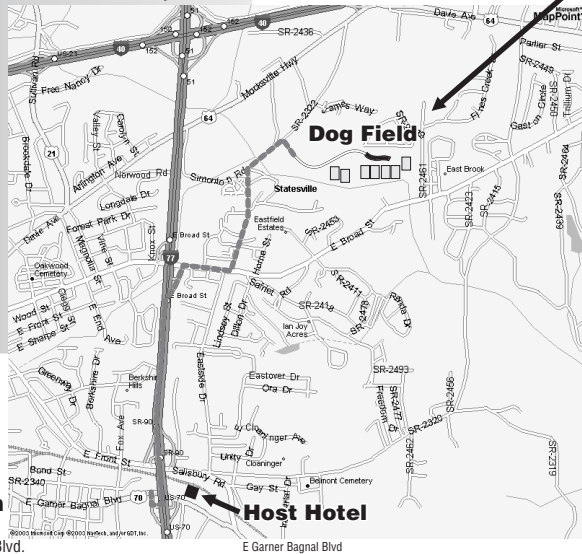

Statesville, North Carolina

**Host Hotel
Holiday Inn**
Tel. (704) 878-9691
1215 Garner Bagnol Blvd.

Dog Field at 2012 Simonton Road
Soccer Fields No. 6 and 7

Directions

From I-77 (Charlotte)

Follow I-77 North until Exit 50, East Broad Street; right at light; travel through 2 more lights (app. 0.2 miles); left at 3rd light onto Signal Hill Drive (McDonald's and Pizza Hut on this road); travel app. 0.6 miles to stop sign; right onto Simonton Road, park is on right 0.2 miles ahead.

From I-77 (Elkin)

Follow I-77 South; exit on to I-40 East; Take I-40 East to Exit 153 (Hwy 64); follow Hwy 64 West through stop sign; take 2nd left after stop sign onto Simonton Road (before gas station); follow Simonton Road until stop sign; left at stop sign, park on immediate left.

From I-40 (Asheville)

Follow I-40 East to Exit 153 (Hwy 64); follow Hwy 64 West through stop sign; take 2nd left after stop sign onto Simonton Road (before gas station); follow Simonton Road until stop sign; left at stop sign, park on immediate left.

Note:

Directional dog signs will be posted to direct you to the Dog Field location. Just follow the dog's nose direction!