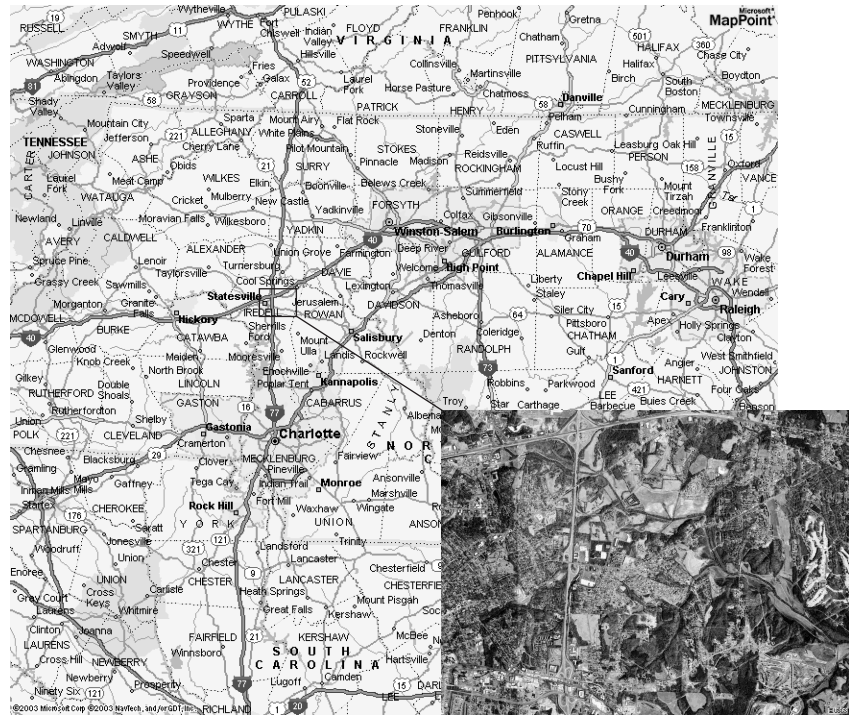

Dog Field at 2012 Simonton Road
Soccer Fields No. 6 and 7

Directions

From I-77 (Charlotte)

Follow I-77 North until Exit 50, East Broad Street; right at light; travel through 2 more lights (app. 0.2 miles); left at 3rd light onto Signal Hill Drive (McDonald's and Pizza Hut on this road); travel app. 0.6 miles to stop sign; right onto Simonton Road, park is on right 0.2 miles ahead.

From I-77 (Elkin)

Follow I-77 South; exit on to I-40 East; Take I-40 East to Exit 153 (Hwy 64); follow Hwy 64 West through stop sign; take 2nd left after stop sign onto Simonton Road (before gas station); follow Simonton Road until stop sign; left at stop sign, park on immediate left.

From I-40 (Asheville)

Follow I-40 East to Exit 153 (Hwy 64); follow Hwy 64 West through stop sign; take 2nd left after stop sign onto Simonton Road (before gas station); follow Simonton Road until stop sign; left at stop sign, park on immediate left.

From I-40 (Winston-Salem)

Follow I-40 West until Exit 154 (Old Mocksville Hwy); left from exit onto Old Mocksville Hwy; travel app. 0.3 miles and merge right onto Hwy 64 West; travel another 0.5 miles on Hwy 64 West until stop sign; Follow Hwy 64 West through stop sign; take 2nd left after stop sign onto Simonton Road (before gas station); follow Simonton Road until stop sign; left at stop sign, park on immediate left.