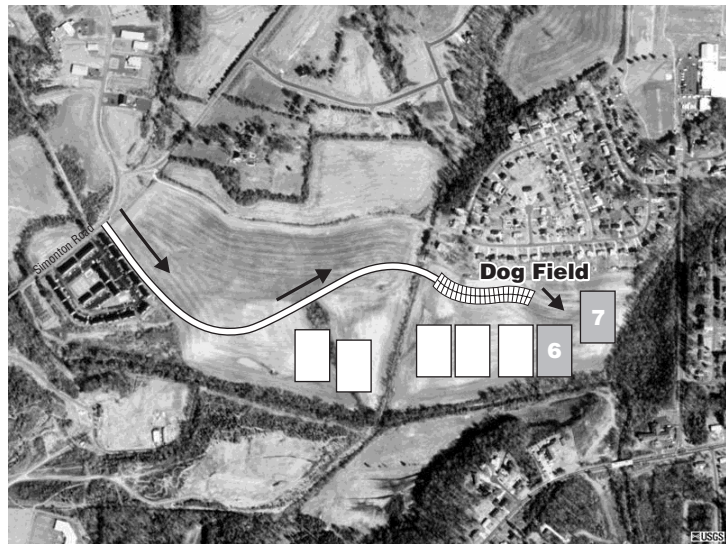

Dog Field at 2012 Simonton Road
Soccer Fields No. 6 and 7

Directions

From I-77 (Charlotte)

Follow I-77 North until Exit 50, East Broad Street; right at light; travel through 2 more lights (app. 0.2 miles); left at 3rd light onto Signal Hill Drive (McDonald's and Pizza Hut on this road); travel app. 0.6 miles to stop sign; right onto Simonton Road, park is on right 0.2 miles ahead.

From I-77 (Elkin)

Follow I-77 South; exit on to I-40 East; Take I-40 East to Exit 153 (Hwy 64); follow Hwy 64 West through stop sign; take 2nd left after stop sign onto Simonton Road (before gas station); follow Simonton Road until stop sign; left at stop sign, park on immediate left.

From I-40 (Asheville)

Follow I-40 East to Exit 153 (Hwy 64); follow Hwy 64 West through stop sign; take 2nd left after stop sign onto Simonton Road (before gas station); follow Simonton Road until stop sign; left at stop sign, park on immediate left.

From I-40 (Winston-Salem)

Follow I-40 West until Exit 154 (Old Mocksville Hwy); left from exit onto Old Mocksville Hwy; travel app. 0.3 miles and merge right onto Hwy 64 West; travel another 0.5 miles on Hwy 64 West until stop sign; Follow Hwy 64 West through stop sign; take 2nd left after stop sign onto Simonton Road (before gas station); follow Simonton Road until stop sign; left at stop sign, park on immediate left.