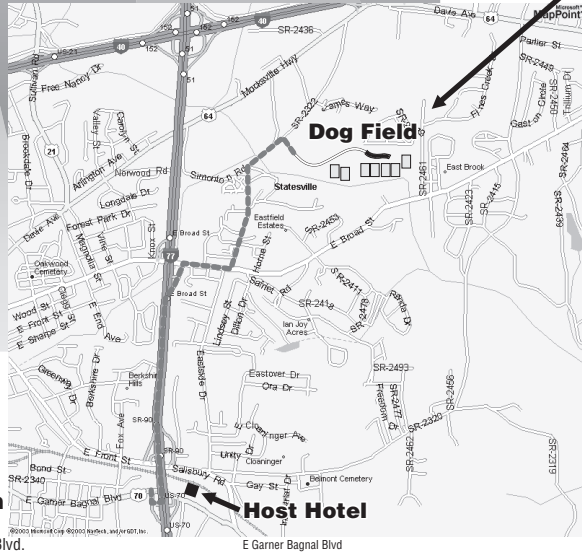

Map and Directions

Carolina German Shepherd Working Dog Club

presents the

Regional Conformation Show, Breed Survey and Schutzhund Trial

18-20 March 2005

Statesville Park & Soccer Complex

2012 Simonton Road, Statesville, NC 28625

Statesville, North Carolina