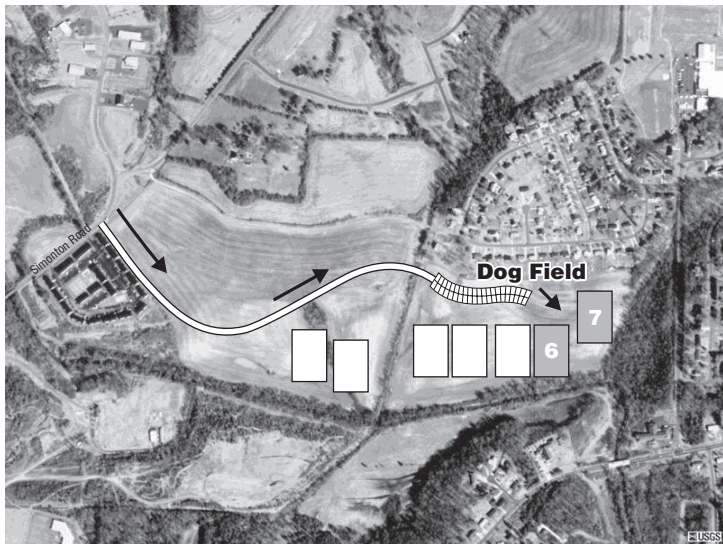

**Host Hotel
Holiday Inn**
Tel. (704) 878-9691
1215 Garner Bagnol Blvd.

Dog Field at 2012 Simonton Road
Soccer Fields No. 6 and 7

Directions

From I-77 (Charlotte)

Follow I-77 North until Exit 50, East Broad Street; right at light; travel through 2 more lights (app. 0.2 miles); left at 3rd light onto Signal Hill Drive (McDonald's and Pizza Hut on this road); travel app. 0.6 miles to stop sign; right onto Simonton Road, park is on right 0.2 miles ahead.

From I-77 (Elkin)

Follow I-77 South; exit on to I-40 East; Take I-40 East to Exit 153 (Hwy 64); follow Hwy 64 West through stop sign; take 2nd left after stop sign onto Simonton Road (before gas station); follow Simonton Road until stop sign; left at stop sign, park on immediate left.

From I-40 (Asheville)

Follow I-40 East to Exit 153 (Hwy 64); follow Hwy 64 West through stop sign; take 2nd left after stop sign onto Simonton Road (before gas station); follow Simonton Road until stop sign; left at stop sign, park on immediate left.

From I-40 (Winston-Salem)

Follow I-40 West until Exit 154 (Old Mocksville Hwy); left from exit onto Old Mocksville Hwy; travel app. 0.3 miles and merge right onto Hwy 64 West; travel another 0.5 miles on Hwy 64 West until stop sign; Follow Hwy 64 West through stop sign; take 2nd left after stop sign onto Simonton Road (before gas station); follow Simonton Road until stop sign; left at stop sign, park on immediate left.