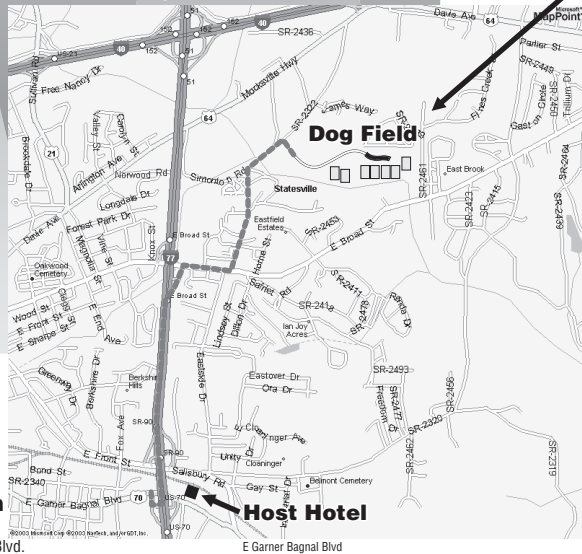

Map and Directions

Carolina German Shepherd Working Dog Club

presents the

Regional Conformation Show, Breed Survey and Schutzhund Trial

18-20 March 2005

Statesville Park & Soccer Complex

2012 Simonton Road, Statesville, NC 28625

Statesville, North Carolina