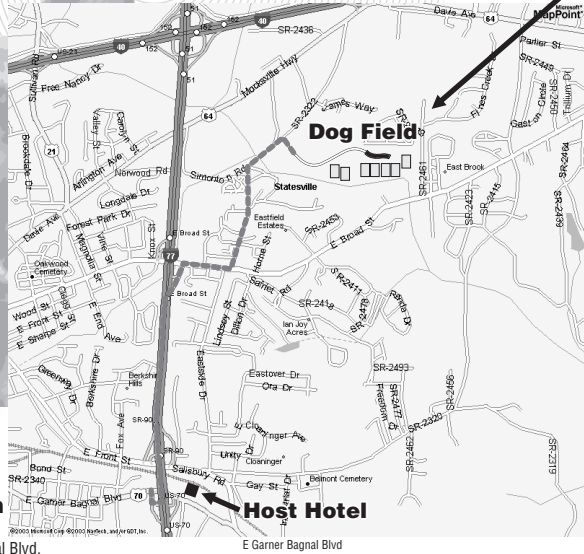

Statesville, North Carolina

**Host Hotel
Holiday Inn**
Tel. (704) 878-9691
1215 E. Garner Bagnal Blvd.

**Dog Field at 2012 Simonton Road
Soccer Fields No. 6 and 7**

Directions

From I-77 (Charlotte)

Follow I-77 North until Exit 50, East Broad Street; right at light; travel through 2 more lights (app. 0.2 miles); left at 3rd light onto Signal Hill Drive (McDonald's and Pizza Hut on this road); travel app. 0.6 miles to stop sign; right onto Simonton Road, Park & Soccer Complex is on right 0.2 miles ahead.

From I-77 (Elkin)

Follow I-77 South; exit on to I-40 East; Take I-40 East to Exit 153 (Hwy 64); follow Hwy 64 West through stop sign; take 2nd left after stop sign onto Simonton Road (before gas station); follow Simonton Road until stop sign; left at stop sign, Park & Soccer Complex is on immediate left.

From I-40 (Asheville)

Follow I-40 East to Exit 153 (Hwy 64); follow Hwy 64 West through stop sign; take 2nd left after stop sign onto Simonton Road (before gas station); follow Simonton Road until stop sign; left at stop sign, Park & Soccer Complex is on immediate left.

Note:
Directional dog signs will be posted to direct you to the Dog Field location. Just follow the direction of the dog's nose!