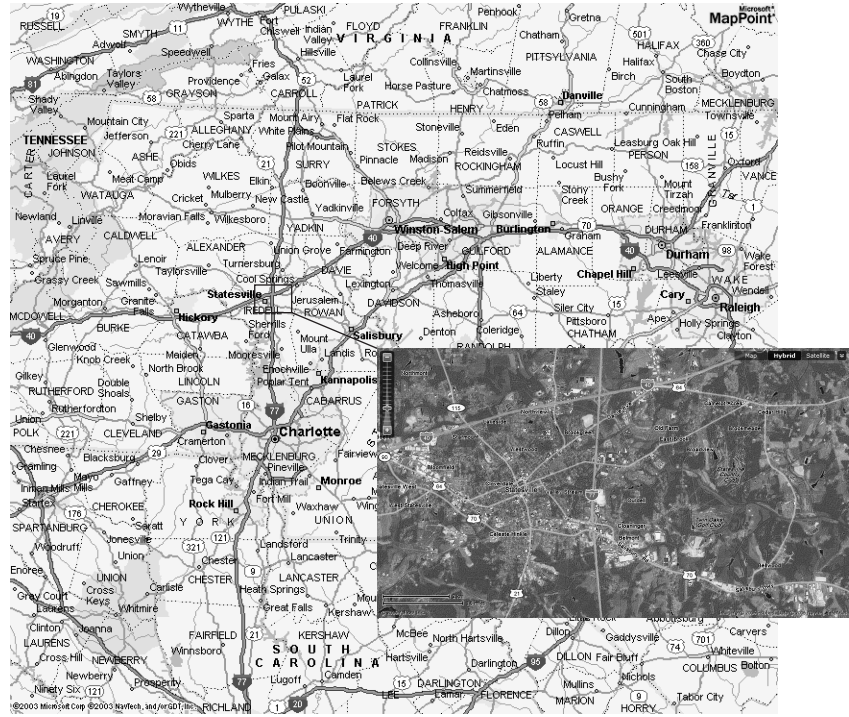

**Dog Field at 2012 Simonton Road
Soccer Fields No. 6 and 7**

Directions

From I-77 (Charlotte)

Follow I-77 North until Exit 50, East Broad Street; right at light; travel through 2 more lights (app. 0.2 miles); left at 3rd light onto Signal Hill Drive (McDonald's and Pizza Hut on this road); travel app. 0.6 miles to stop sign; right onto Simonton Road, Park & Soccer Complex is on right 0.2 miles ahead.

From I-77 (Elkin)

Follow I-77 South; exit on to I-40 East; Take I-40 East to Exit 153 (Hwy 64); follow Hwy 64 West through stop sign; take 2nd left after stop sign onto Simonton Road (before gas station); follow Simonton Road until stop sign; left at stop sign, Park & Soccer Complex is on immediate left.

From I-40 (Asheville)

Follow I-40 East to Exit 153 (Hwy 64); follow Hwy 64 West through stop sign; take 2nd left after stop sign onto Simonton Road (before gas station); follow Simonton Road until stop sign; left at stop sign, Park & Soccer Complex is on immediate left.

From I-40 (Winston-Salem)

Follow I-40 West until Exit 154 (Old Mocksville Hwy); left from exit onto Old Mocksville Hwy; travel app. 0.3 miles and merge right onto Hwy 64 West; travel another 0.5 miles on Hwy 64 West until stop sign; Follow Hwy 64 West through stop sign; take 2nd left after stop sign onto Simonton Road (before gas station); follow Simonton Road until stop sign; left at stop sign, Park & Soccer Complex is on immediate left.