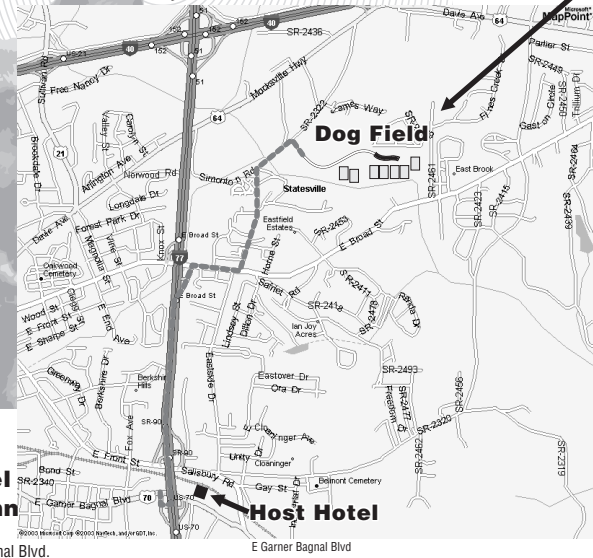

SHOW

GERMAN SHEPHERD DOG STATESVILLE, NORTH CAROLINA

14-15 March 2009

Carolina German Shepherd Working Dog Club

Southeastern Regional Show, Breed Survey and AD

14-15 March 2009 Statesville Park & Soccer Complex 2012 Simonton Road, Statesville, NC 28625

Map and Directions

Statesville, North Carolina