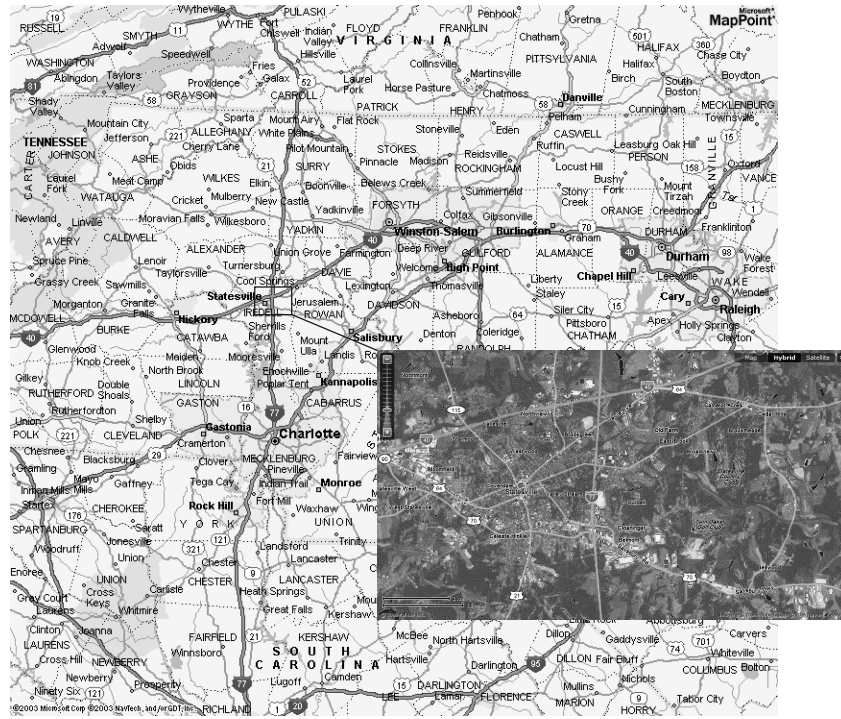

SHOW

GERMAN SHEPHERD DOG STATESVILLE, NORTH CAROLINA

14-15 March 2009

Carolina German Shepherd Working Dog Club

Southeastern Regional Show, Breed Survey and AD

14-15 March 2009 Statesville Park & Soccer Complex 2012 Simonton Road, Statesville, NC 28625

Map and Directions

Statesville, North Carolina